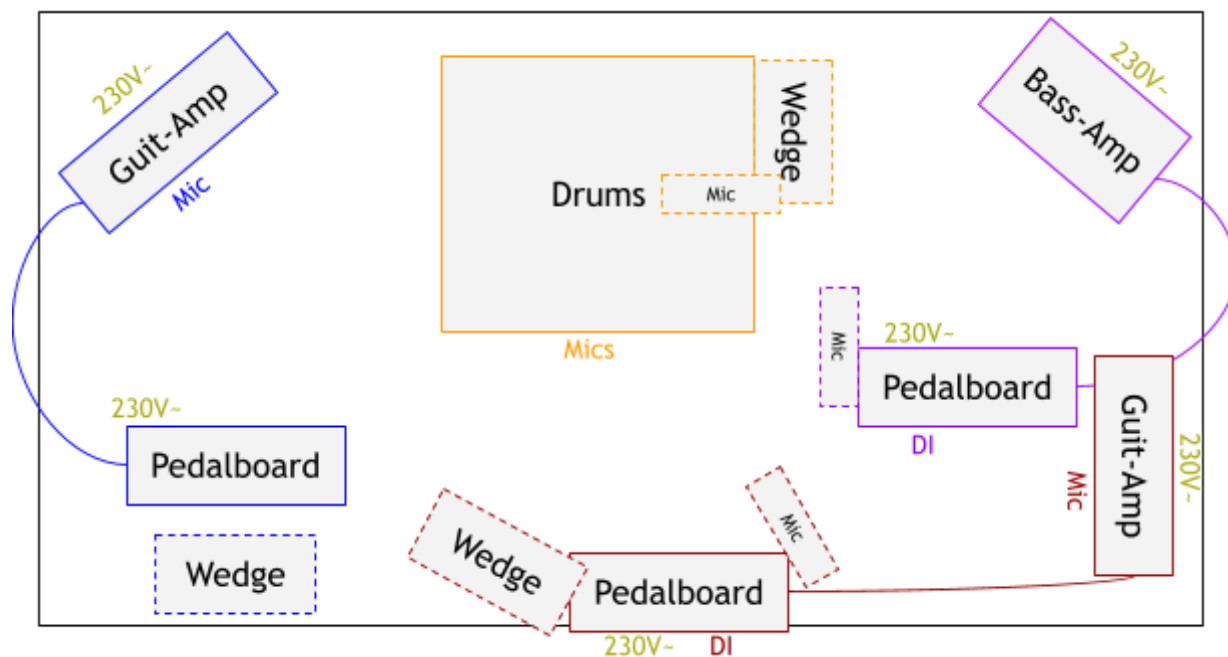

## Besetzung

- **Oliver Pichler**: Main Vocals, E-Gitarre, Akustik Gitarre
- **David Kabicher**: E-Gitarre
- **Kevin J. Indinger**: Backing Vocals, Bass
- **Julian Nass**: Backing Vocals, Drums

## Stage Plot